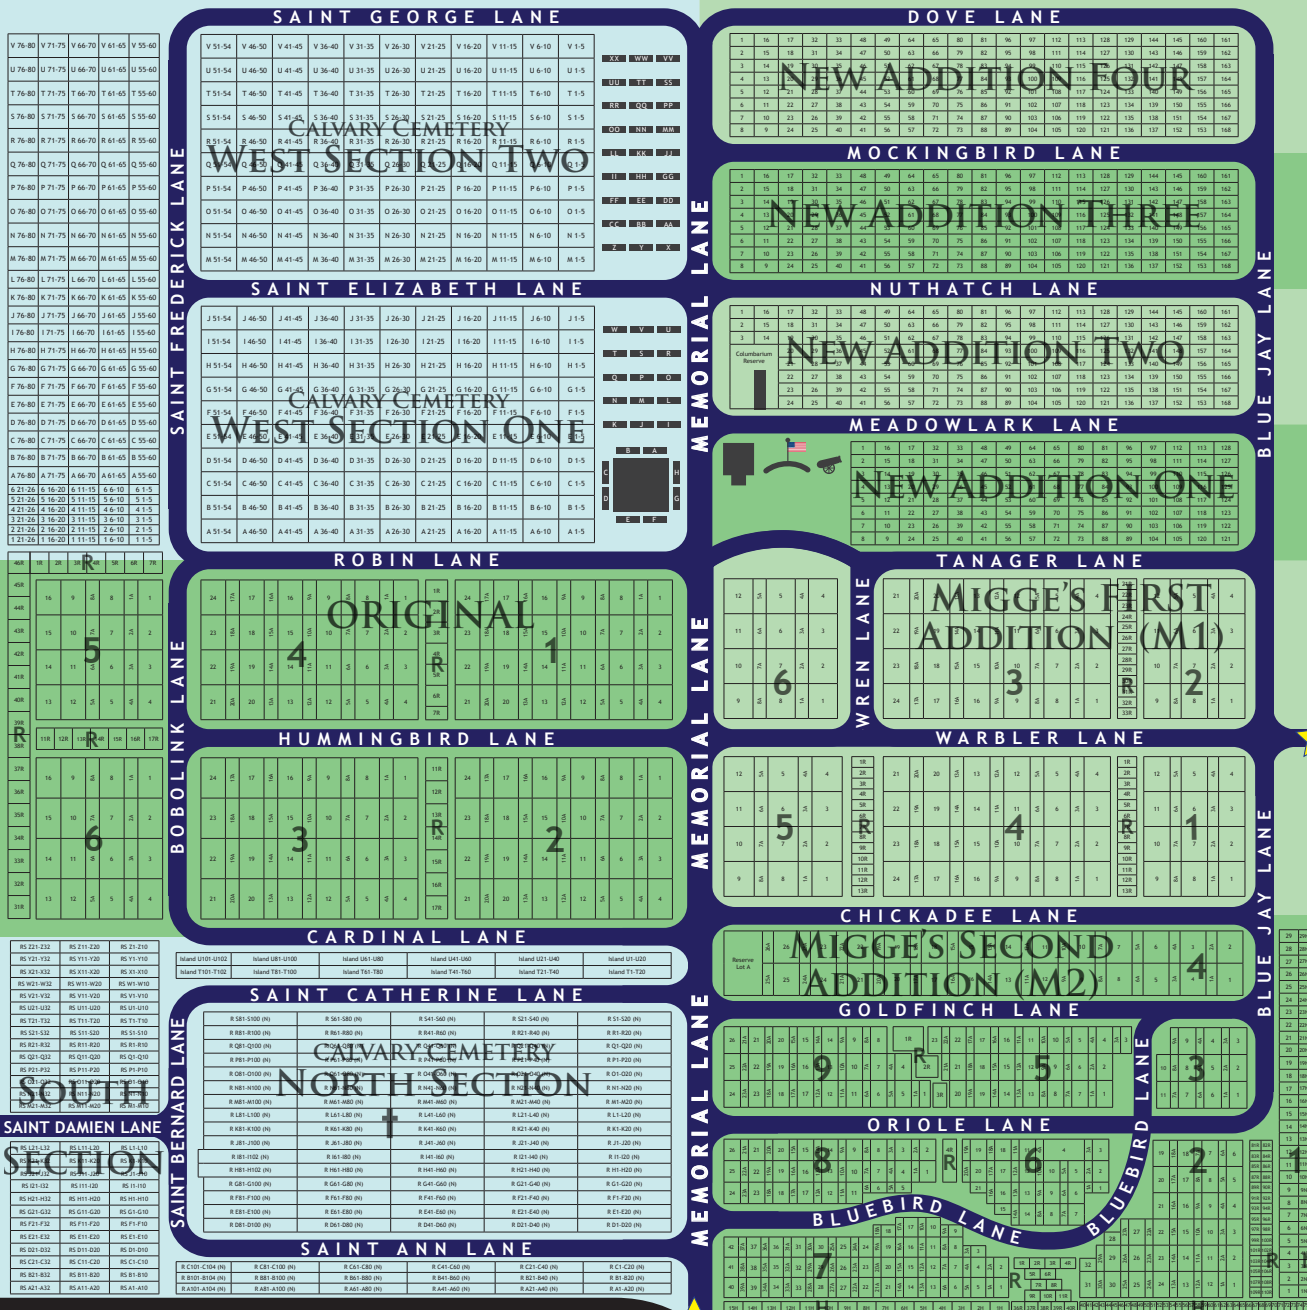

# WADENA CEMETERY & CALVARY CEMETERY

WWW.WADENACEMETERY.COM

5TH STREET SW

**Wadena Cemetery**

Scan for Wadena Cemetery Find a Grave website or go to [www.findagrave.com/cemetery/83774/wadena-cemetery](http://www.findagrave.com/cemetery/83774/wadena-cemetery)

**Calvary Cemetery**

Scan for Calvary Cemetery Find a Grave website or go to [www.findagrave.com/cemetery/83244/calvary-cemetery](http://www.findagrave.com/cemetery/83244/calvary-cemetery)

**Entrance** (Yellow Star)

**Mausoleum** (Black Square)

**Veterans Memorial Wall** (American Flag)

**Revolutionary War Cannon** (Cannon Icon)

**Columbarium** (Black Circle)

**Crucifix** (Black Cross)

Map and street sign project supported by the Roy, Edna, and Lee Lamson Family Trust and the Howard and Helen McIntire Family in collaboration with the Wadena Cemetery Association.