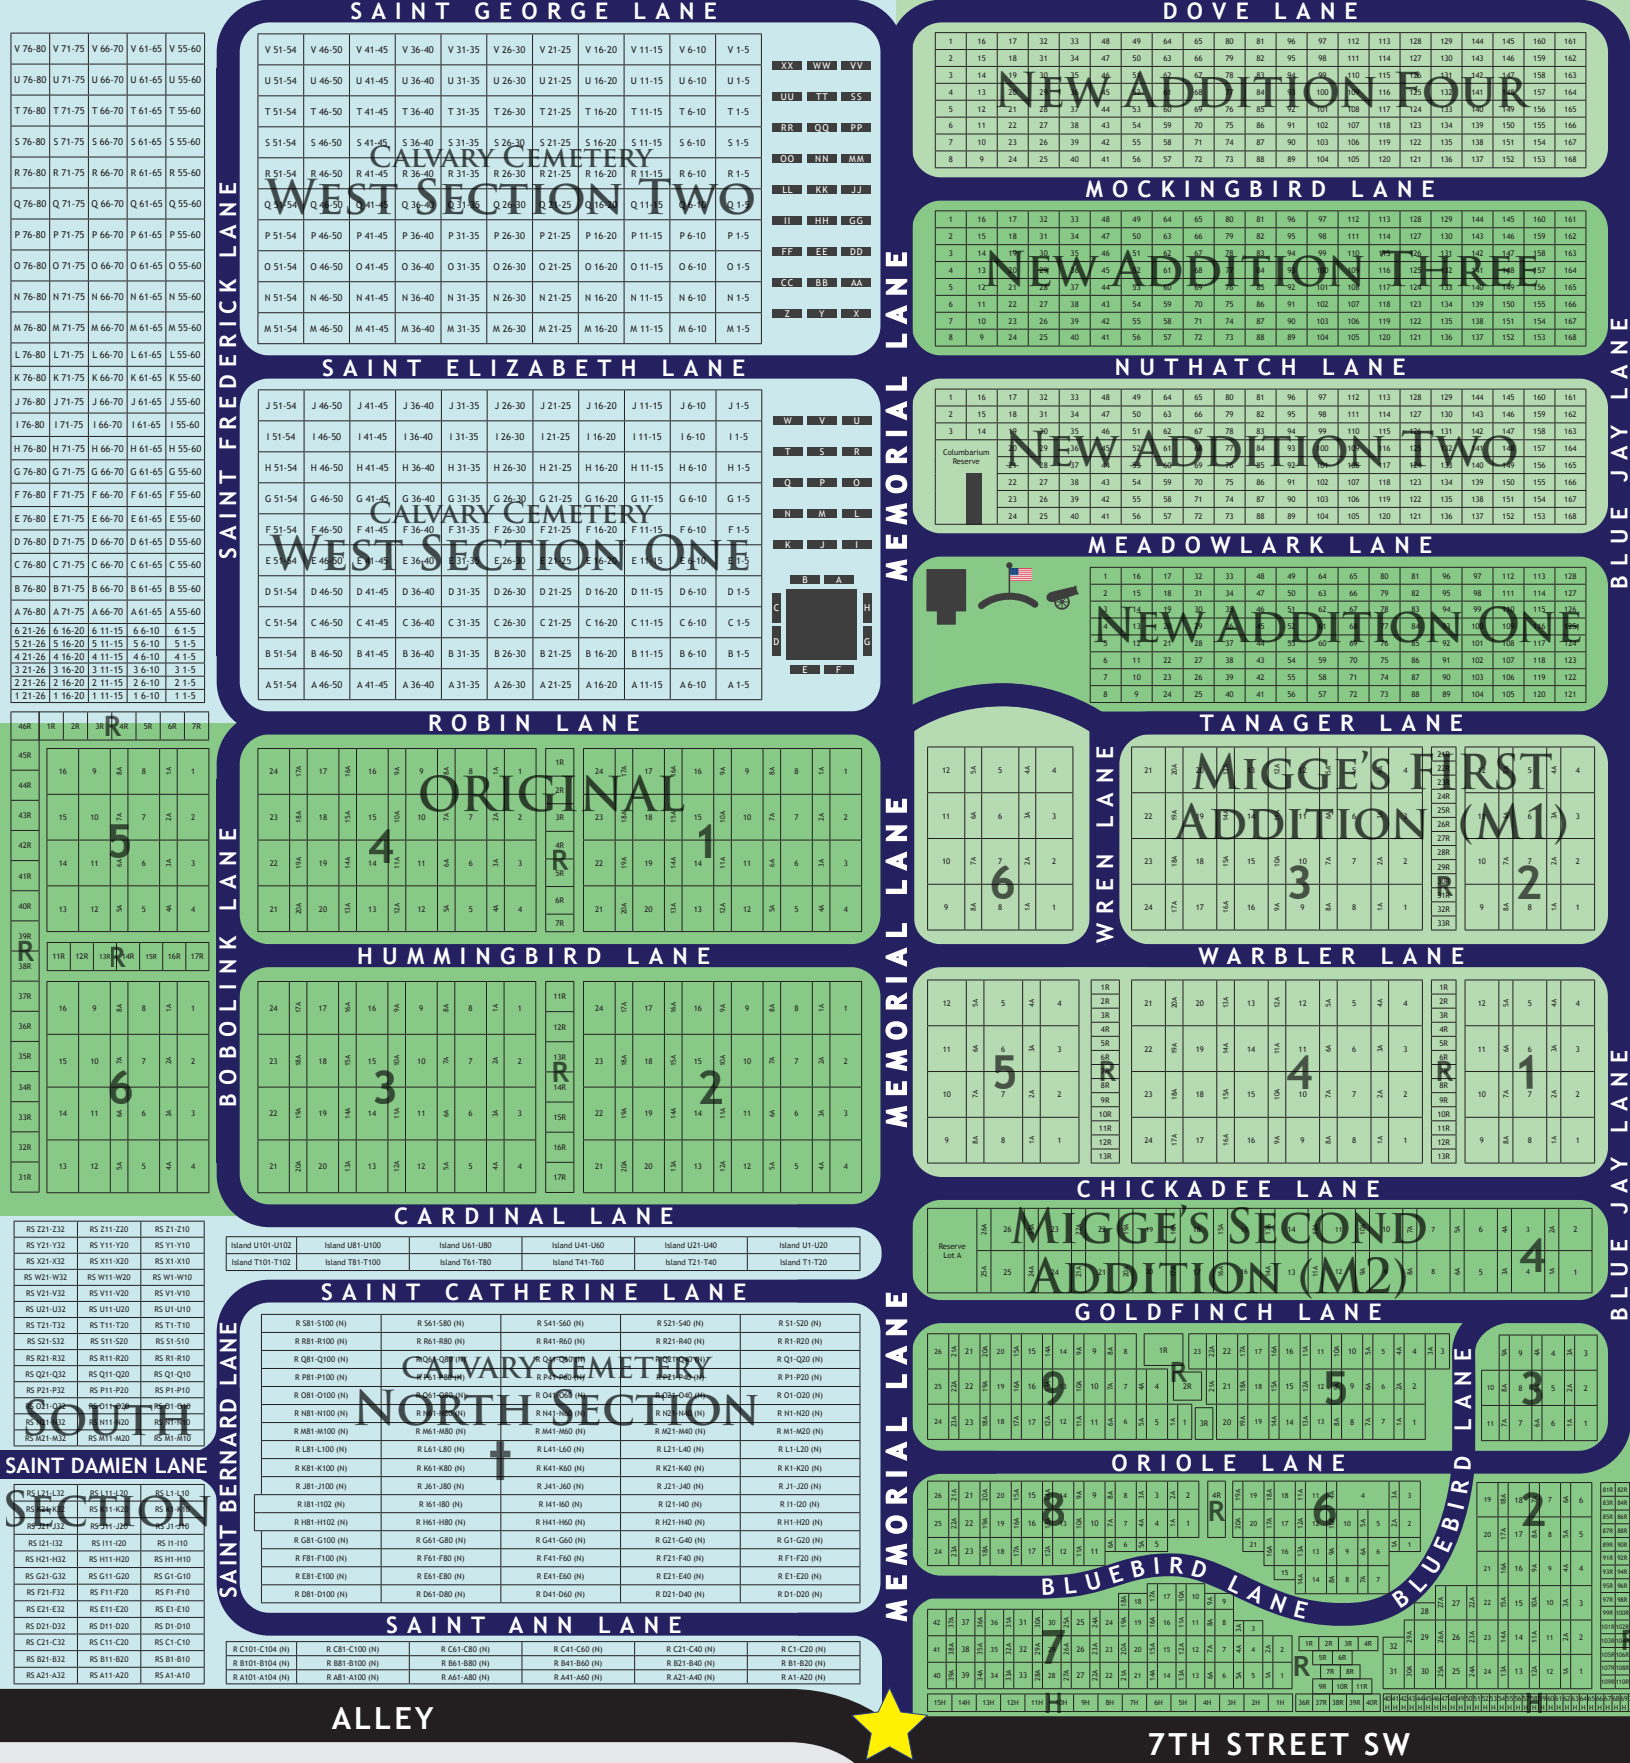

WADENA CEMETERY & CALVARY CEMETERY

HOWARD AVENUE

FRANKLIN AVENUE SW

FRANKLIN DRIVE

5TH STREET SW

7TH STREET SW

- Entrance
- Mausoleum
- Veterans Memorial Wall
- Revolutionary War Cannon
- Columbarium
- Crucifix

Map and street sign project supported by the Roy, Edna, and Lee Lamson Family Trust and the Howard and Helen McIntire Family in collaboration with the Wadena Cemetery Association and Calvary Cemetery.

Wadena Cemetery

Scan for Wadena Cemetery
Find a Grave website or go to
www.findagrave.com/cemetery/83774/wadena-cemetery

Calvary Cemetery

Scan for Calvary Cemetery
Find a Grave website or go to
www.findagrave.com/cemetery/83244/calvary-cemetery